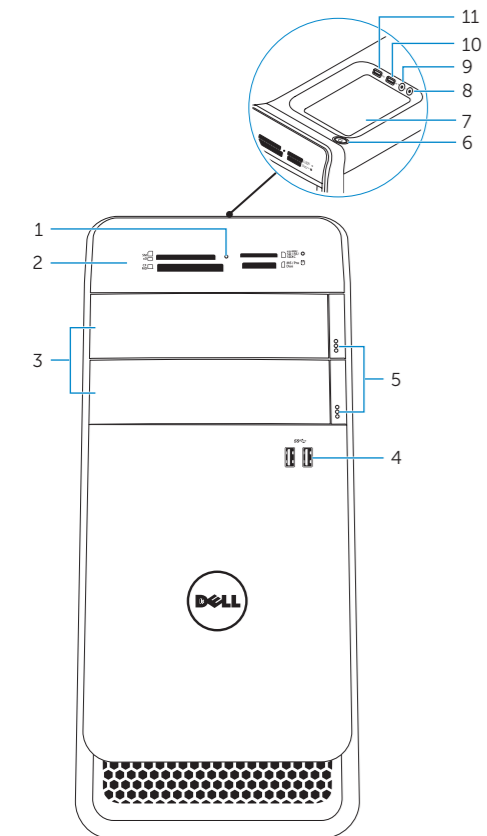

ON9GHWAA00

Features

功能部件 | 功能

1. Media-card reader light
2. Media-card reader
3. Optical-drive covers (2)
4. USB 3.0 ports (2)
5. Optical-drive eject buttons (2)
6. Power button
7. Accessory tray
8. Headphone port
9. Microphone port
10. USB 2.0 port
11. USB 2.0 port with PowerShare

14. Power-supply diagnostic light
15. Network port and network lights
16. USB 2.0 ports (2)
17. USB 3.0 ports (4)
18. HDMI port
19. DisplayPort
20. Audio ports (6)
21. Expansion-card slots (4)
22. Regulatory label
23. Security-cable slot
24. Padlock rings
25. Service Tag label